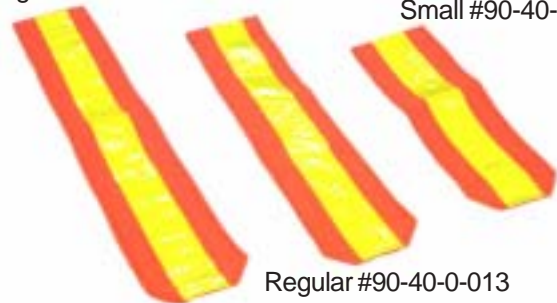

Transmitter Accessories

Control Chief offers a comprehensive array of accessories to be used interchangeably with our transmitters

General Vest - Lightweight (mesh)
#90-40-0-002
2-point clip

General Vest - Heavyweight
#0800-0650
2-point clip

General Vest - Lightweight (mesh)
#0800-0650-01
4-point clip

Break-away Safety Vest
#90-40-0-011
(Additional waist belts available)

Extra large #90-40-0-014

Small #90-40-0-012

Regular #90-40-0-013

Criss - Cross Harness
#0913-4500

3-point Harness
#0800-0290

Single Strap
#0913-4650

Raymote® Holster
#0800-0660

Shoulder Strap (Raymote®)
#8035-1051

Wrist Strap (Raymote®)
#8035-1050

CONTROL CHIEF CORPORATION
200 Williams Street, P.O. Box 141 Bradford, PA 16701
1-800-233-3016 814-362-6811 FAX: 814-368-4133
www.controlchief.com